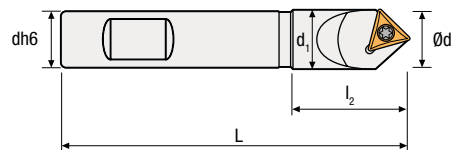

ISO		dh6 mm	d1 mm	L mm	l2 mm	N° Art.	€			
								Ref. 8816	Ref. 8801	
SPS20L 120-N09-90	TOMX16..	20	21,2	120	42	82223	190,21	T-15-M3,5-8x 5xØ5,3 Art. 83388 3,66 €	ZT-15 Art. 10512 11,83 €	Tornillo Screw Vis Destornillador Screwdriver Tournevis

Plaquita / Insert / Plaquette: Pag. 548

Set 3 Pcs